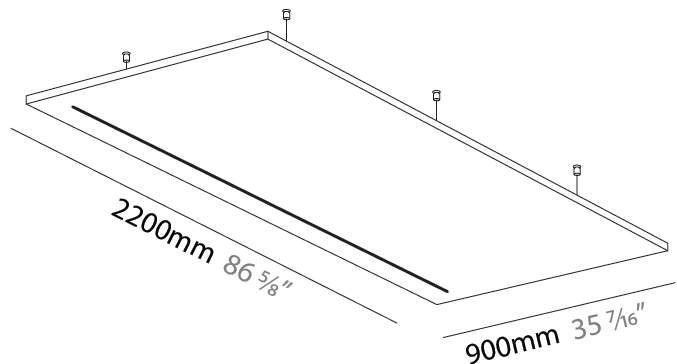

LED

Color Temperature (°K): 2700
 Max. Delivered Lumen (lm): 714
 Nominal Lumen (lm): 1020
 CRI: >90 CRI
 Lamp Life (hrs): 80000

OPTICAL

Beam Angle: 30

RATINGS AND CERTIFICATIONS

Certified By: Certified for North American Standards
 IP rating: IP20